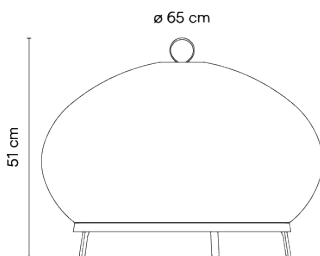

7492

Design By Meike Harde

Due to its large size, the Knit floor lamp takes centre stage, drawing people towards it by attracting their gazes, while its fabric shade has a welcoming tactile quality. The ring in its upper part makes it easily portable.

Model Sheet

Finish	24 Beige M1 NCS S 2005-Y50R
LED temperature color	2700 K
Dimming	CASAMBI
Installation type	Plug-in
Materials	Fabric Shade: Flame-retardant polyester Diffuser ring and support: ABS Diffuser: Methacrylate
Light source	6 x LED 5,9W 1050mA
LED	CRI>90 4740 lm 133.9 2700 K
Driver	Constant Voltage 1050 100~240 V V 50~60 Hz HZ Dimmable LED IP20 Bi-volt 50-60Hz
Application	Floor Lamps
Packaging	1 Box 0.593 m x 0.785 m x 0.785 m Gross weight 7.3 Net weight 4.5 Vol. 0.3654

Lighting effect

General Lighting

Lamp for general lighting that equally distributes the light in all directions.

Photometric Data

Efficiency	50.38 lm/W
Coordinate System	CG
Total Flux	1286.57 lm
Maximum Value	125.33 cd